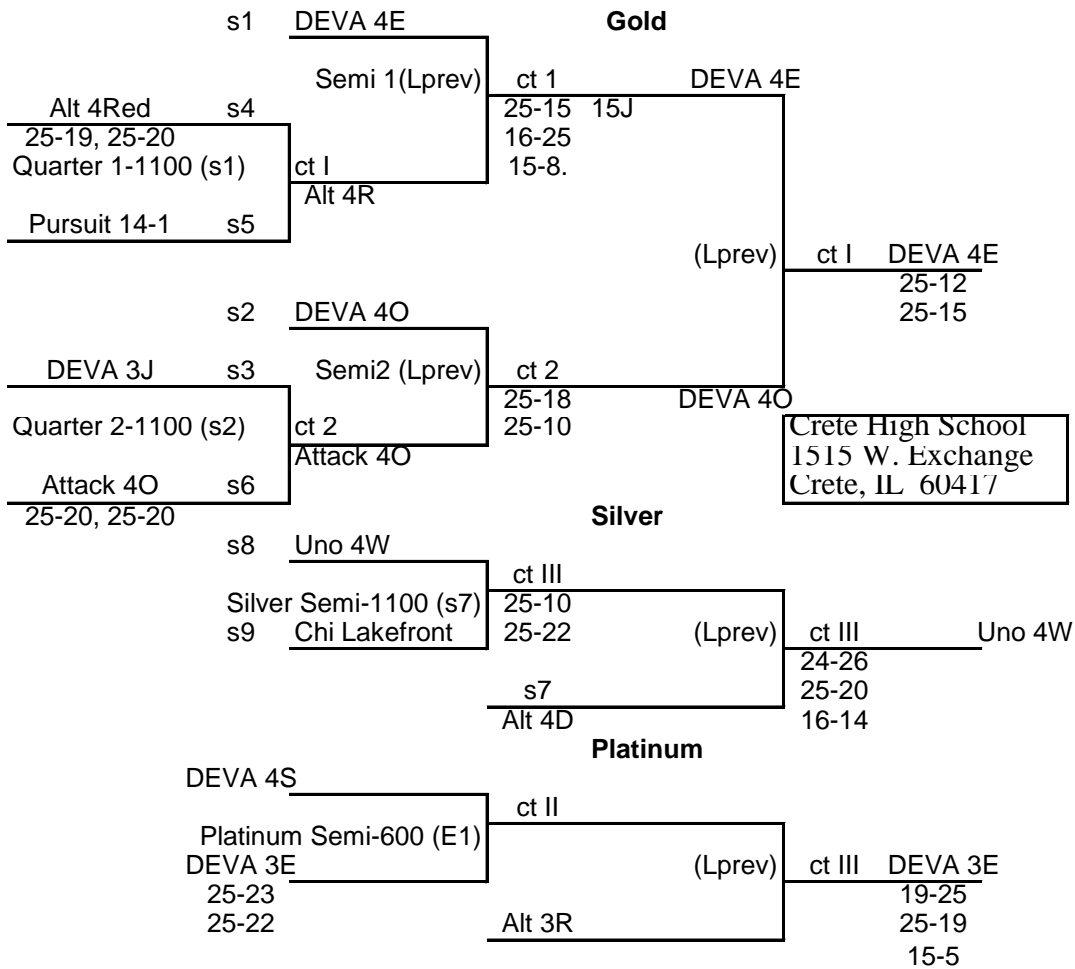

Pool A	13 Karat	12 6Karat-K	12 6Karat-S	12 5Karat	Points	Game	Match
a	~~13 Karat~~	25 22 22 25 15 4	25 16 25 7	25 21 25 22		6 - 1 86%	3 - 0
b	12 6Karat-K	~~22 25 25 22 4 15~~	25 10 18 25 4 15	25 18 21 25 11 15	-12	3 - 6 33%	0 - 3
c	12 6Karat-S	16 25 7 25	~~10 25 25 18 15 4~~	~~27 29 25 15 15 8~~	-9	4 - 4 50%	2 - 1
d	12 5Karat	21 25 22 25	18 25 25 21 15 11	~~29 27 15 25 8 15~~	-6	3 - 5 38%	1 - 2

Playoffs

First match will start at the specified start time, warm-up will start 10mins prior to the match
Warmup will be 2/3/3/1 for all matches
All pool play & playoff matches will be 2/3 to 25 third game to 15, no cap
Officials will be provided for all matches. Some will be certified, some will be DEVA 18U
Teams may request reffing team to provide R1 if they feel that DEVA 18U is unfit
For 14U, Please have a coach/director R2 (upref). No players please, unless coach is training
Concessions will be sold at a reasonable price
$3 admission at the door; doors open at 715
This tournament is a GL-sanctioned event