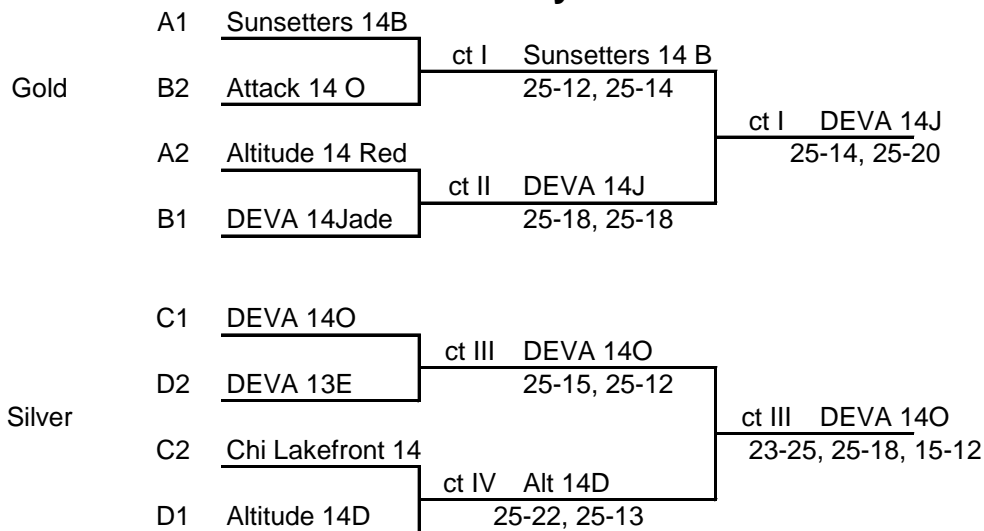

Schedule

4 team pool

800	b vs d (c)
900	a vs c (d)
1000	b vs c (a)
1100	a vs d (c)
1200	c vs d (b)
100	a vs b (d)
200	Semis: 2/3 to 25, third game 15
300	Finals: 2/3 to 25, third game 15

Playoffs

First match will start at the specified start time, warm-up will start 10mins prior to the match
Warmup will be 2/3/3/1 for all matches
All pool play & playoff matches will be 2/3 to 25 third game to 15, no cap
Officials will be provided for all matches. Some will be certified, some will be DEVA 18U
Teams may request reffing team to provide R1 if they feel that DEVA 18U is unfit
For 14U, Please have a coach/director R2 (upref). No players please, unless coach is training
Concessions will be sold at a reasonable price
$3 admission at the door; doors open at 715
This tournament is a GL-sanctioned event

Crete High School
1515 W. Exchange
Crete, IL 60417