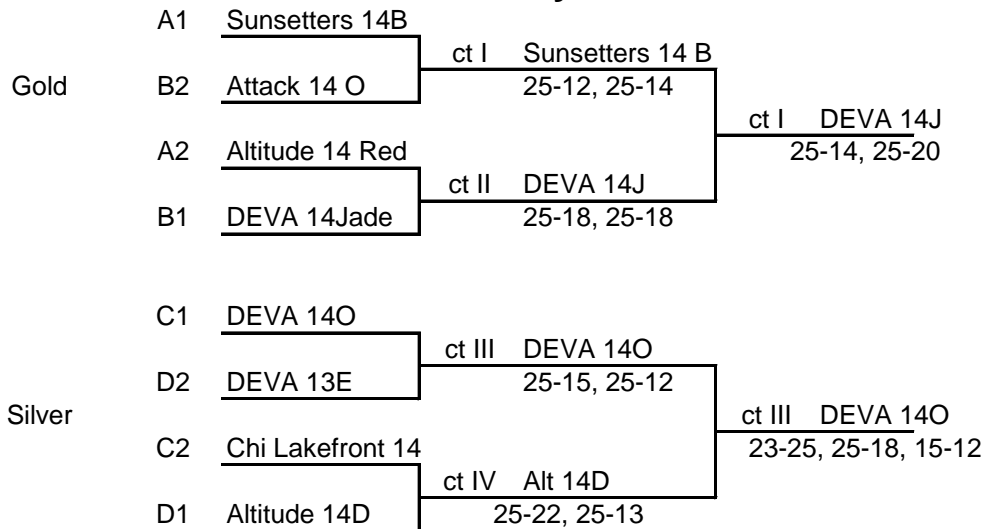

Schedule

4 team pool

800	b vs d (c)
900	a vs c (d)
1000	b vs c (a)
1100	a vs d (c)
1200	c vs d (b)
100	a vs b (d)
200	Semis: 2/3 to 25, third game 15
300	Finals: 2/3 to 25, third game 15

Playoffs

First match will start at the specified start time, warm-up will start 10mins prior to the match

Warmup will be 2/3/3/1 for all matches

All pool play & playoff matches will be 2/3 to 25 third game to 15, no cap

Officials will be provided for all matches. Some will be certified, some will be DEVA 18U

Teams may request reffing team to provide R1 if they feel that DEVA 18U is unfit

For 14U, Please have a coach/director R2 (upref). No players please, unless coach is training

Concessions will be sold at a reasonable price

$3 admission at the door; doors open at 715

This tournament is a GL-sanctioned event

Crete High School
1515 W. Exchange
Crete, IL 60417