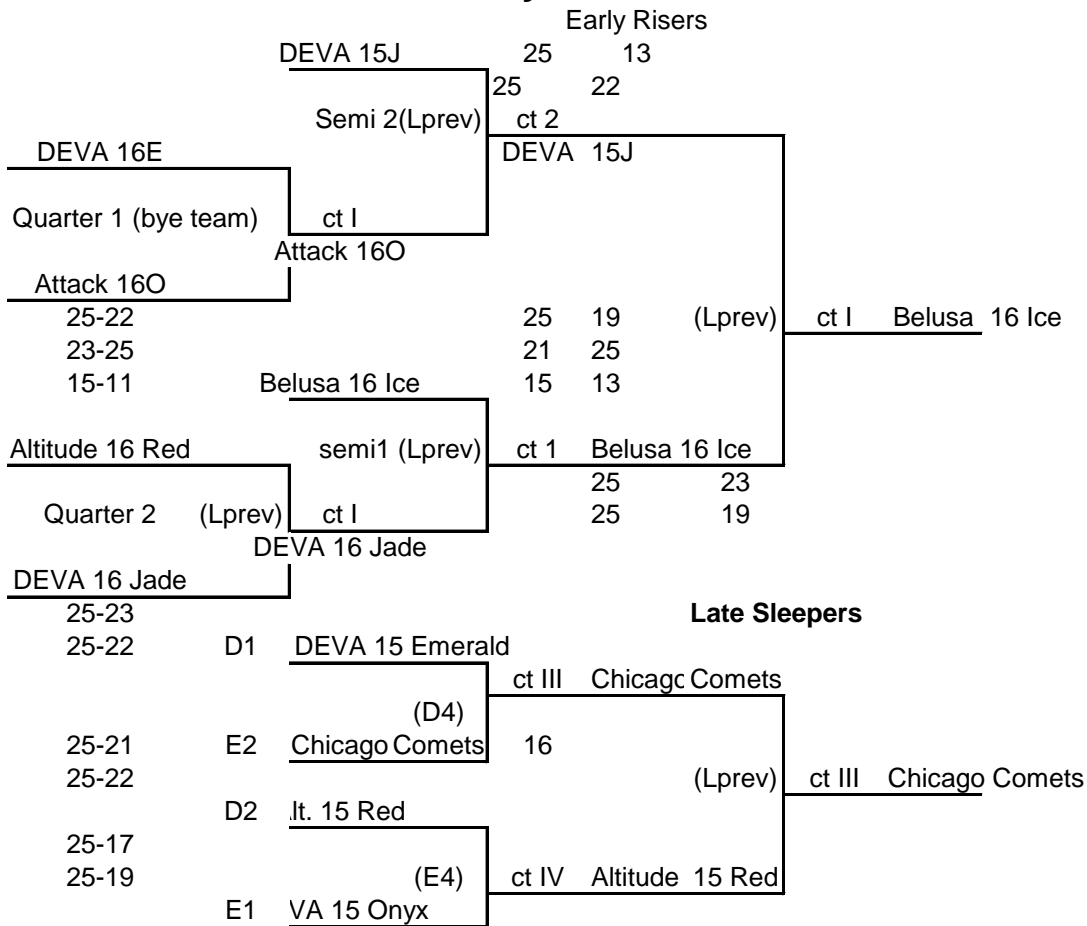

Playoffs

Late Sleepers

Pool 6A: ct I	Celtic 16 Lime	Alt. 15 Black	Attack 15 Blue	Points	Game	Match
	~~0~~	27 25	25 20			
Celtic 16 Lime		25 16	18 25	20	4 - 1	2 - 0
	25 27	<del></del>	23 25			
Altitude 15 Black	16 25		25 23	-15	1 - 4	0 - 2
	20 25	25 23	<del></del>			
Attack 15 Blue	25 18	23 25	11 15	-5	3 - 3	1 - 1
	4 15	15 11				

First match will start at the specified start time, warm-up will start 10mins prior to the match
Warmup will be 2/3/3/1 for all matches

All pool play & playoff matches will be 2/3 to 25 third game to 15, no cap

Officials will be provided for all matches. Some will be certified, some will be DEVA 18U

Teams may request reffing team to provide R1 if they feel that DEVA 18U is unfit

For 14U, Please have a coach/director R2 (upref). No players please, unless coach is training

Concessions will be sold at a reasonable price

$3 admission at the door; doors open at 715

This tournament is a GL-sanctioned event

Crete High School 1515 W. Exchange Crete, IL 60417